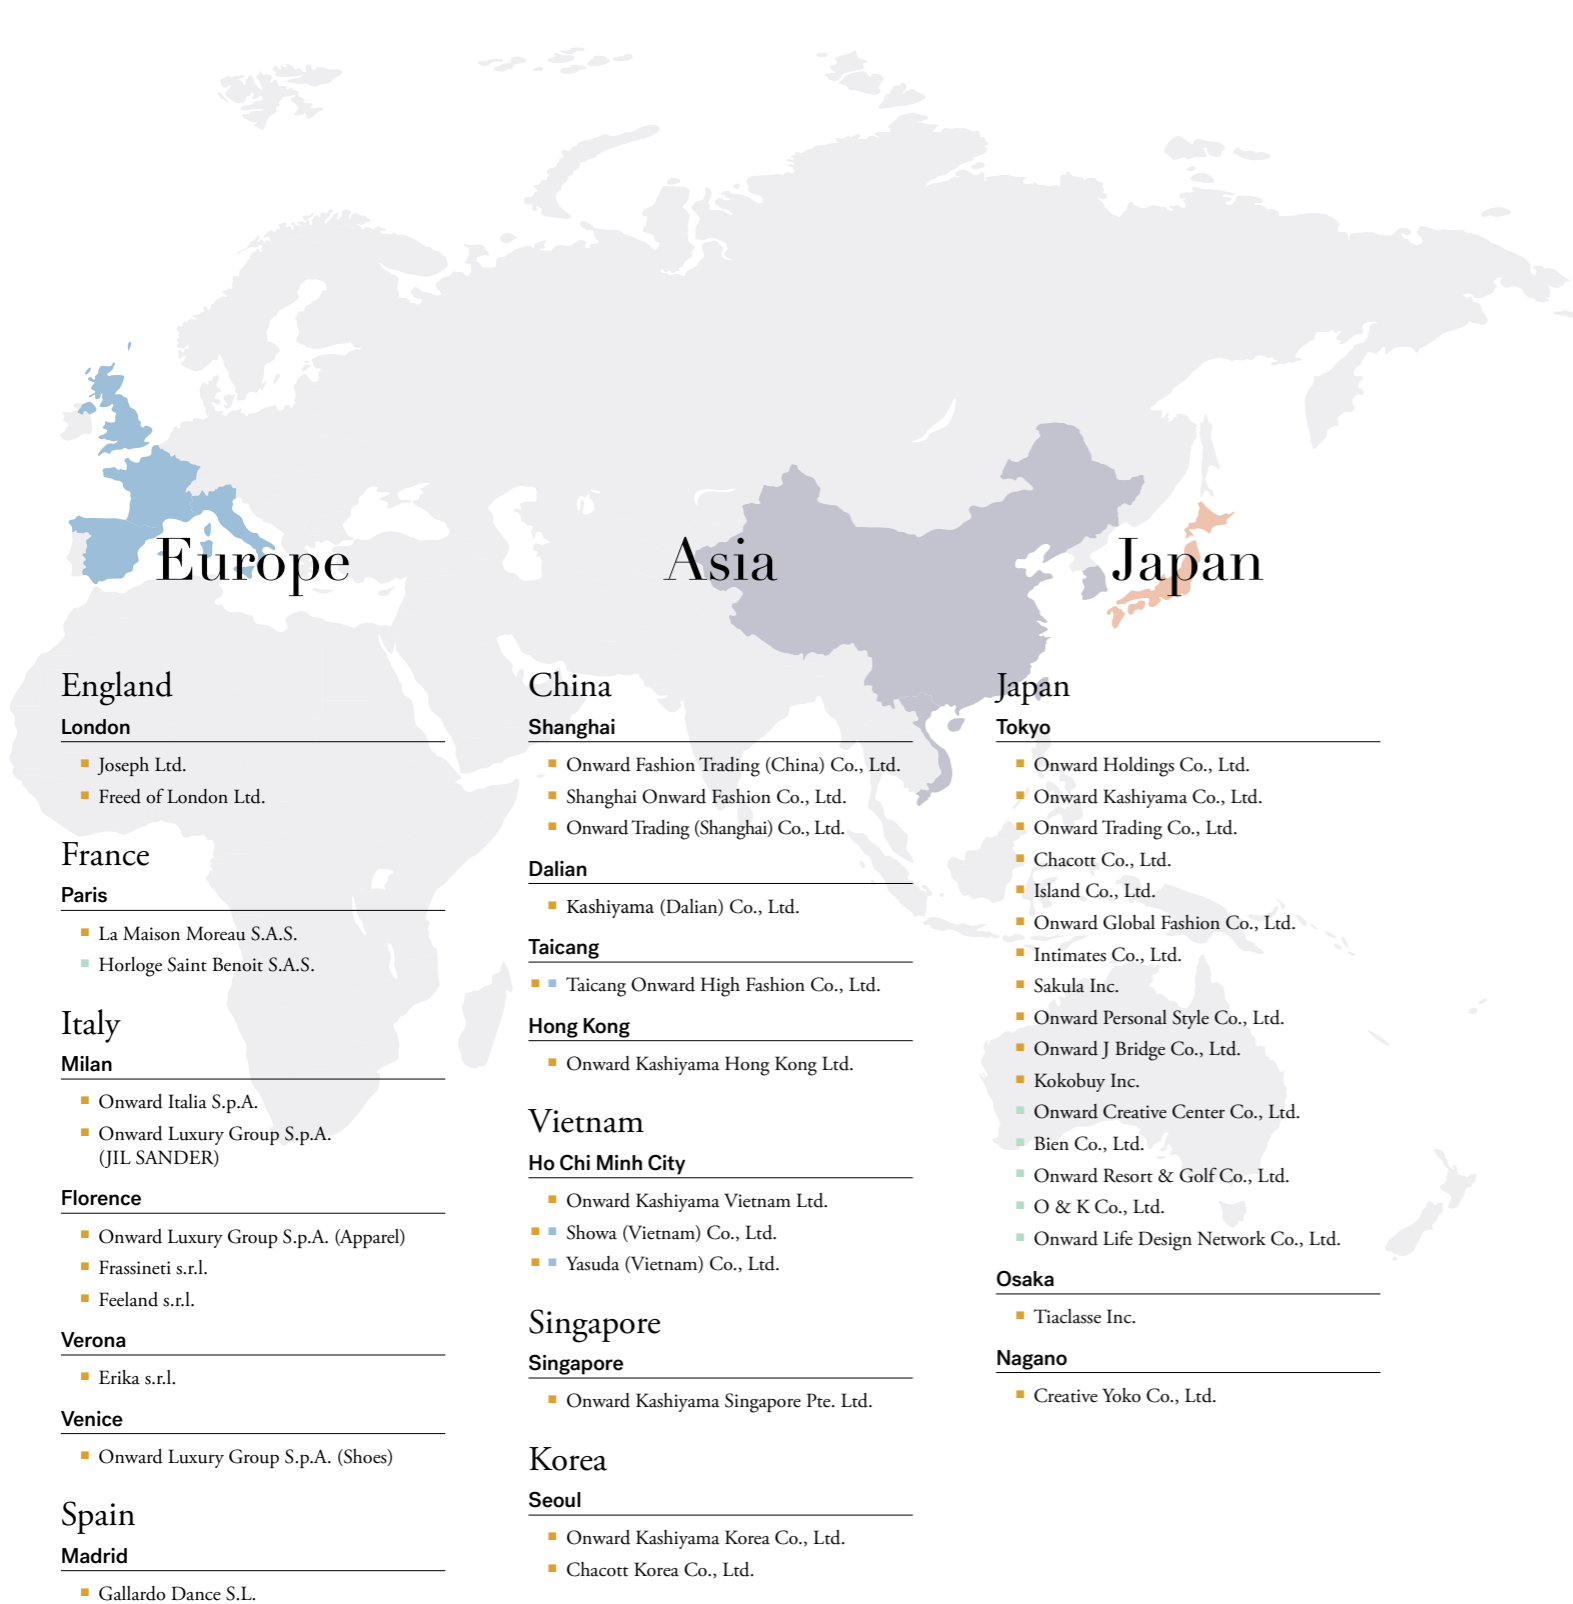

Our Network

As of August 31, 2017

Our Network

Number of Stores
3,307
in **26** countries and regions

The Onward Group engages in business activities through a network that is made up of 83 subsidiaries and 22 affiliates, for a total of 106 Group companies. The Group operates in the four geographic segments of Japan, Europe, Asia, and the United States.